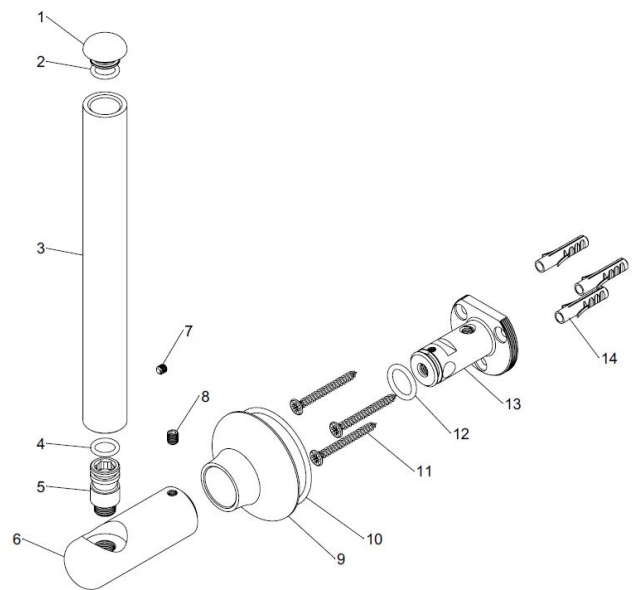

Times

design by Thomas King

Innovation since 1935

6273.--.56

Porte-papier toilette de réserve

Reserve toiletpapier houder

Reserve toilet paper holder

RA1.V01