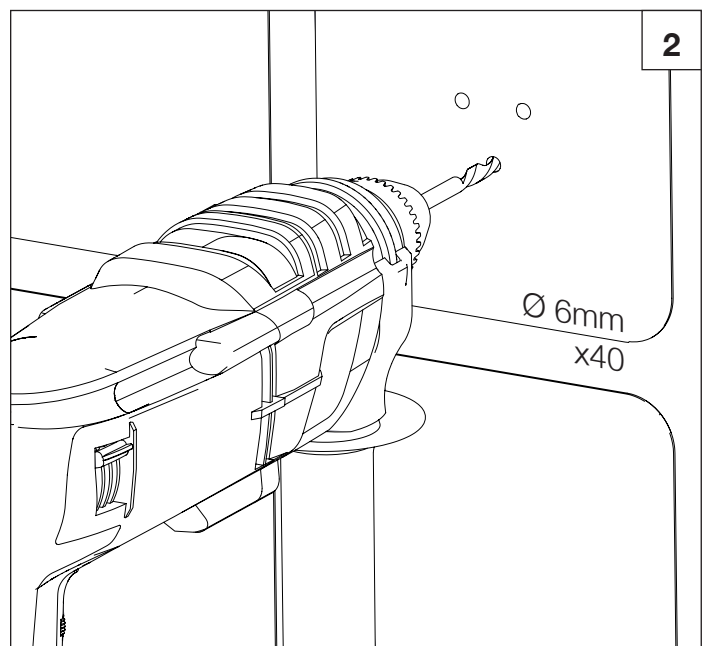

Times

design by Thomas King

Innovation since 1935

6273.--.56

Porte-papier toilette de réserve

Reserve toiletpapier houder

Reserve toilet paper holder

RA1.V01