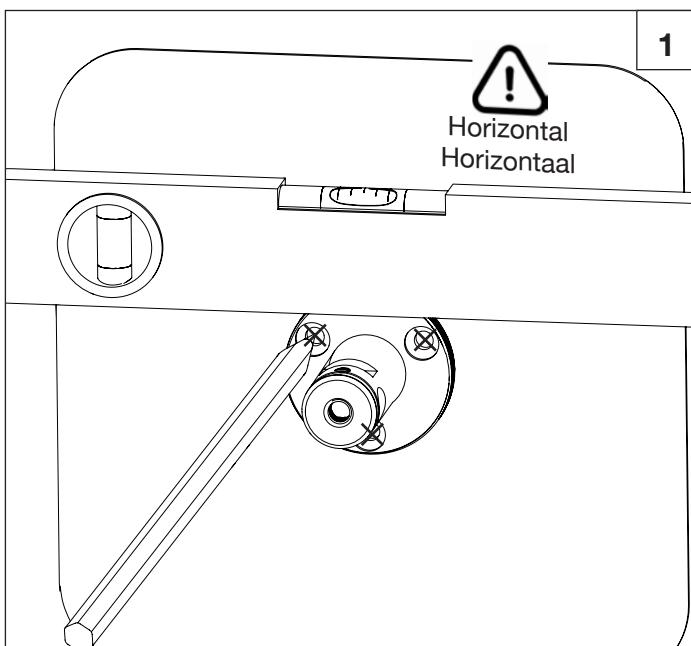

Times

design by Thomas King

Innovation since 1935

6273.--.56

Porte-papier toilette de réserve

Reserve toiletpapier houder

Reserve toilet paper holder

RA1.V01